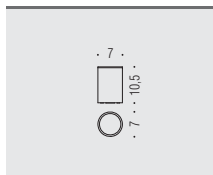

W4941

Porta bicchiere
d'appoggio
Standing glass holder