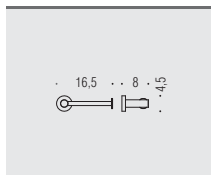

W4908
Porta rotolo reversibile
Reversible paper holder