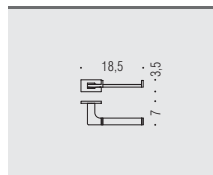

B1609
Porta salvietta
 Towel holder

B1610 - B1611
Porta salvietta
 Towel holder

B1612
Porta salvietta doppio
a snodo
 Double bar towel holder

B1631
Porta salvietta
ad anello
 Ring towel holder

B1608
Porta rotolo
 Paper holder