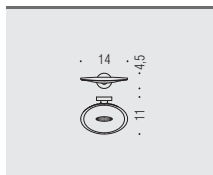

W4901

Porta sapone
inamovibile
Irremovable soap dish holder