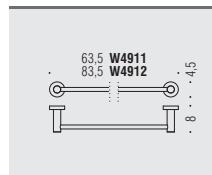

Spandisapone (L 0,15)
e porta salvietta reversibile
Rev. soap dispenser and towel holder

W4931
Porta salvietta ad anello
 Ring towel holder

W4909 - W4910
Porta salvietta
 Towel holder

W4911 - W4912
Porta salvietta
 Towel holder