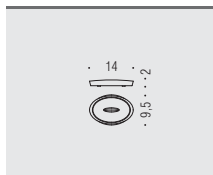

W4940

Porta sapone
d'appoggio
Standing soap dish holder