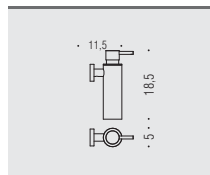

28

W4901

Porta sapone
inamovibile
Irremovable soap dish holder

W4902

Porta bicchiere
inamovibile
Irremovable glass holder

W4981

Spandisapone (L 0,15)
Soap dispenser

W4917