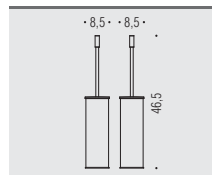

W4961
Porta scopino d'appoggio
Standing brush holder