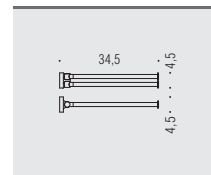

Spandisapone (L 0,15)
e porta salvietta reversibile
Rev. soap dispenser and towel holder

W4931
Porta salvietta ad anello
 Ring towel holder

W4909 - W4910
Porta salvietta
 Towel holder

W4911 - W4912
Porta salvietta
 Towel holder